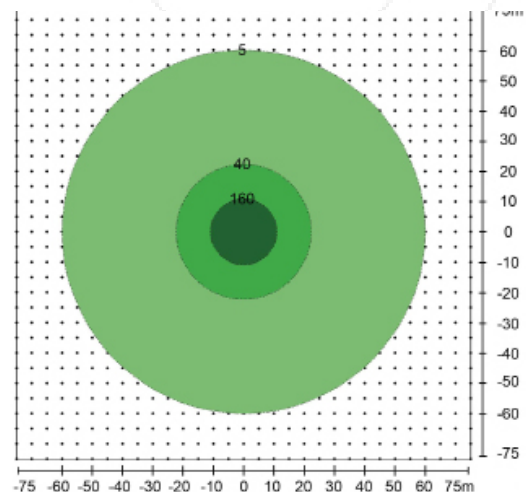

AREA LIGHT

**AREA LIGHT
GP360L**

GENERAL

Model	Area Light - GP360L
Lumen Output	216,000
Mast Height	15 Feet
Mast Type	Cable
Lights	12 x 100w LED Modules
Coverage	121,632 ² Feet at 5 lux

OPERATIONAL DATA

Wind Rating	60mph
Working Temperature	0° to 50°
Lifting	Fork Pockets and Lifting Lugs
Features	Timer, Day/Night Sensor

POWER

Voltage	48V DC / 120V AC input
Wattage	1440W DC / 1680W AC

UNIT

Dimensions (Stowed)	39.4 x 39.4 x 78.7 (LxWxH)
Dimensions (Deployed)	39.4 x 39.4 x 200.8 (LxWxH)
Weight	1764 lbs

160lux	375m ²
40lux	1560m ²
5lux	11236m ²