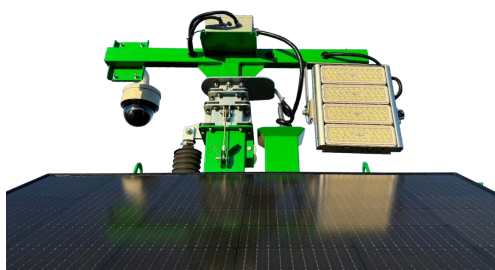

**SOLAR LIGHTING AND
SECURITY TOWER**

**ECO CCTV
GP28 K**

GENERAL

Model	ECO CCTV - GP28k
Lumen Output	28,000
Mast Height	25 Feet
Mast Type	Hydraulic/Cable
Lights	1x 150w LED Modules
Trailer Type	Single Axle
Tyre and Rim Size	215/70R15
Stabilizer Supports	4 x Manual
Mudguard / Wheel Chock Features	Included
	Folding Draw bar, 7 day Timer/ Day Night modes, Fire Extinguisher, Emergency Stop, Battery Isolator, Adjustable Solar Tilt, Security wheel nuts, AC Charger.

OPERATIONAL DATA

Wind Rating	60mph
Working Temperature	32°F to 122°F

BATTERY

Battery	10.8kWh Deep Cycle Gell
Runtime	30 Hours
Solar	1.23kWp
Solar Tilt	30° to 45°
Efficiency (solar)	1 hour of sun/3 hours of operation

UNIT

Dimensions (Towing)	123.6" x 59.0" x 114.2" (LxWxH)
Dimensions (Deployed)	86.6" x 136.0" x 301.2" (LxWxH)
Dimensions (Stowed)	86.6" x 59.0" x 114.2" (LxWxH)
Weight	2866 lbs

CAMERA

Camera Quality	1x 4MP 25x PTZ *
LENS	1x 4.8 to 120mm Adjustable Focal *
Recording Time	4 weeks continuous recording on 4TB Hard Drive
Monitoring Features	Phone App or PC/Cloud Scheduled recordings, Email/ App alerts, Movement/Smart event detection, false alarm reduction/vehicle-person recognition.