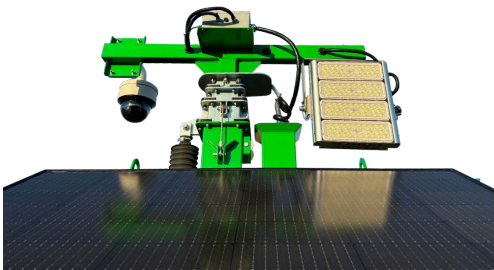

**SOLAR LIGHTING AND
SECURITY TOWER**

**ECO CCTV
GP28 K**

GENERAL

Model	ECO CCTV - GP28k
Lumen Output	27,000
Mast Height	25 Feet
Mast Type	Hydraulic/Cable
Lights	1x 150w LED Modules
Trailer Type	Single Axle
Tyre and Rim Size	215/70R15
Stabilizer Supports	4 x Manual
Mudguard / Wheel Chock Features	Included
	Folding Draw bar, 7 day Timer/ Day Night modes, Fire Extinguisher, Emergency Stop, Battery Isolator, Adjustable Solar Tilt, Security wheel nuts, AC Charger.

OPERATIONAL DATA

Wind Rating	60mph
Working Temperature	32°F to 122°F

BATTERY

Battery	10.8kWh Deep Cycle Gell
Runtime	30 Hours
Solar	1.23kWp
Solar Tilt	30° to 45°
Efficiency (solar)	1 hour of sun/3 hours of operation

UNIT

Dimensions (Towing)	123.6" x 59.0" x 114.2" (LxWxH)
Dimensions (Deployed)	86.6" x 136.0" x 301.2" (LxWxH)
Dimensions (Stowed)	86.6" x 59.0" x 114.2" (LxWxH)
Weight	2866 lbs

CAMERA

Camera Quality	1x 4MP 25x PTZ
LENS	1x 4.8 to 120mm Adjustable Focal
Recording Time	4 weeks continuous recording on 4TB Hard Drive
Monitoring Features	Phone App or PC/Cloud Scheduled recordings, Email/ App alerts, Movement/Smart event detection, false alarm reduction/vehicle-person recognition.